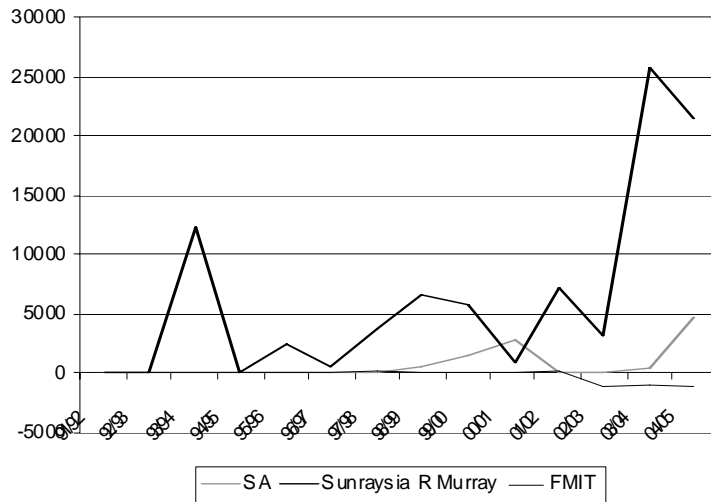

A history of Victorian permanent entitlement trade 1991-2005

Capital raised by MIS agribusiness 1999/2000 to 2005/06

A history of Sunraysia permanent entitlement purchase 1993-2005

Employment generated per GL of irrigation water by agricultural industry

Irrigation Kuznets Curve Governance and Dynamics of Irrigation Development A Global Cross-Country Analysis from 1972 to 1991

Madhusudan Bhattarai