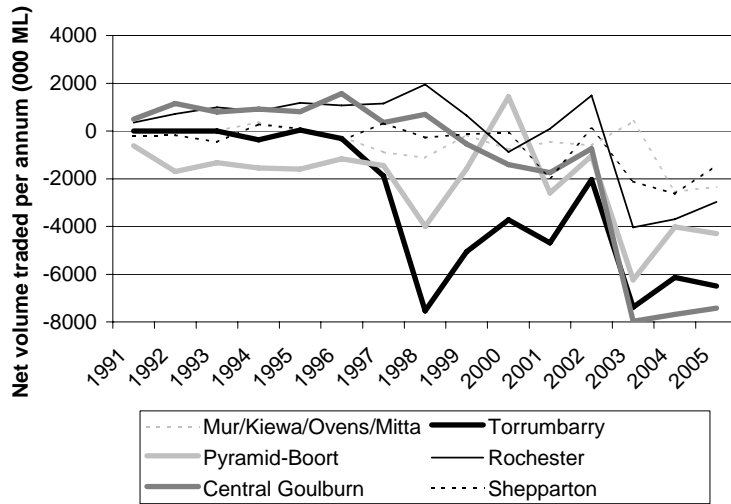

A history of Victorian permanent entitlement trade 1991-2005

Capital raised by MIS agribusiness 1999/2000 to 2005/06

A history of Sunraysia permanent entitlement purchase 1993-2005

Employment generated per GL of irrigation water by agricultural industry

Irrigation Kuznets Curve Governance and Dynamics of Irrigation Development A Global Cross-Country Analysis from 1972 to 1991

Madhusudan Bhattarai