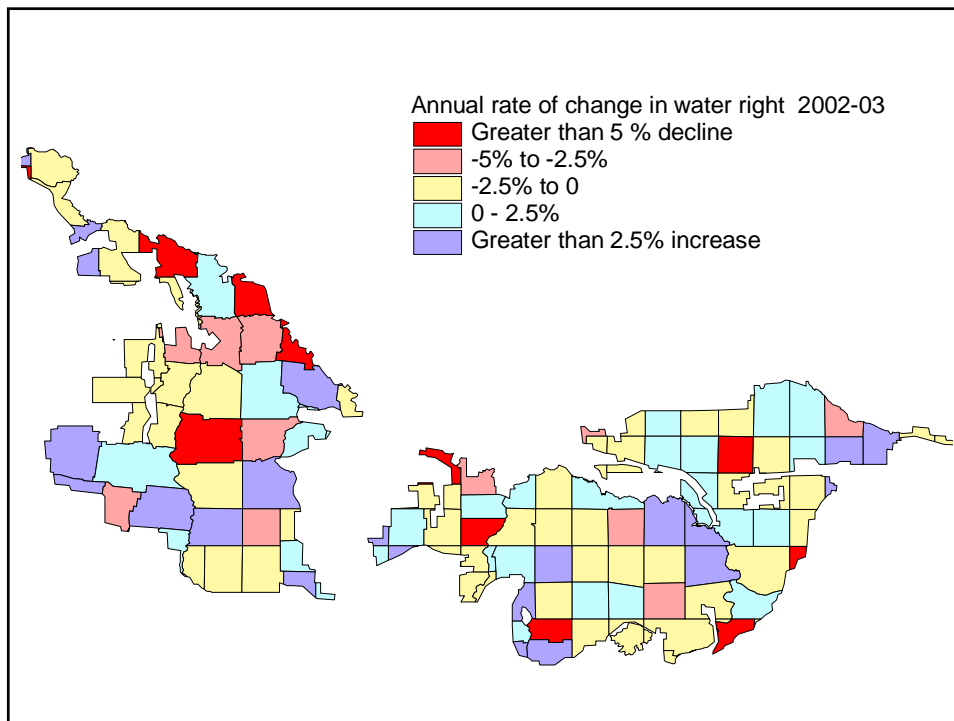

A history of Victorian permanent entitlement trade 1991-2005

Capital raised by MIS agribusiness 1999/2000 to 2005/06

A history of Sunraysia permanent entitlement purchase 1993-2005

Employment generated per GL of irrigation water by agricultural industry

Irrigation Kuznets Curve Governance and Dynamics of Irrigation Development A Global Cross-Country Analysis from 1972 to 1991

Madhusudan Bhattarai