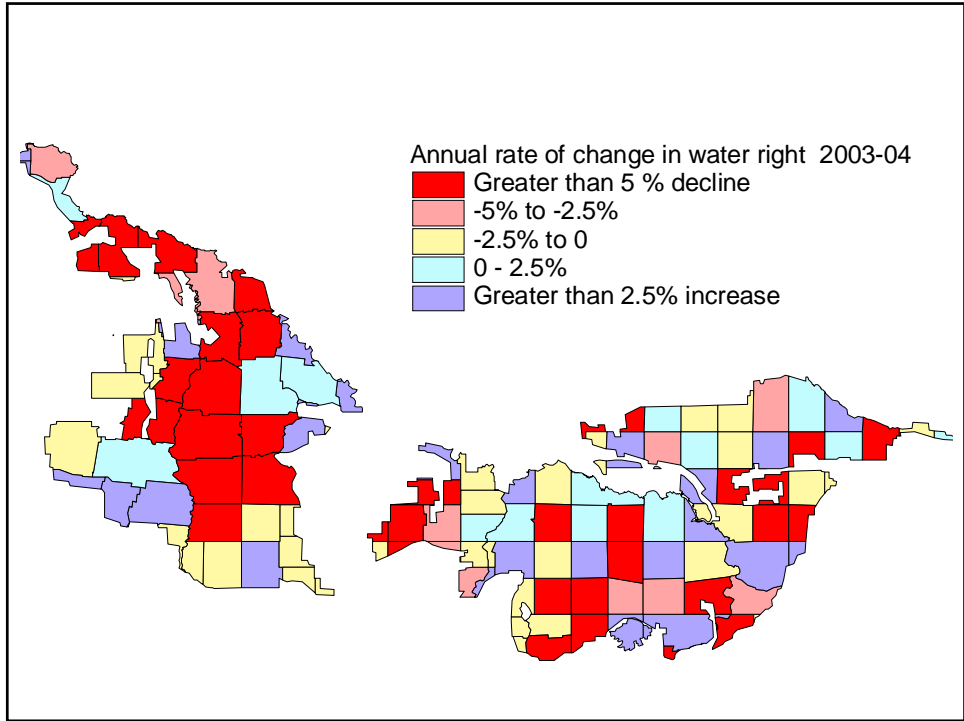

A history of Victorian permanent entitlement trade 1991-2005

Capital raised by MIS agribusiness 1999/2000 to 2005/06

A history of Sunraysia permanent entitlement purchase 1993-2005

Employment generated per GL of irrigation water by agricultural industry

Irrigation Kuznets Curve Governance and Dynamics of Irrigation Development A Global Cross-Country Analysis from 1972 to 1991

Madhusudan Bhattarai