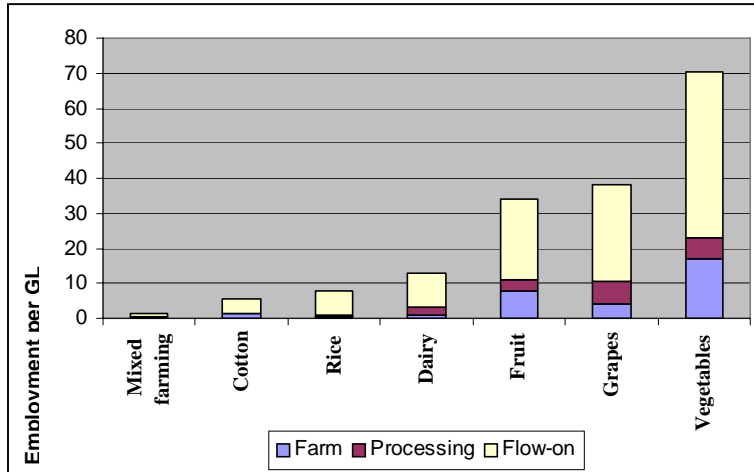

A history of Victorian permanent entitlement trade 1991-2005

Capital raised by MIS agribusiness 1999/2000 to 2005/06

A history of Sunraysia permanent entitlement purchase 1993-2005

Employment generated per GL of irrigation water by agricultural industry

Irrigation Kuznets Curve Governance and Dynamics of Irrigation Development A Global Cross-Country Analysis from 1972 to 1991

Madhusudan Bhattarai