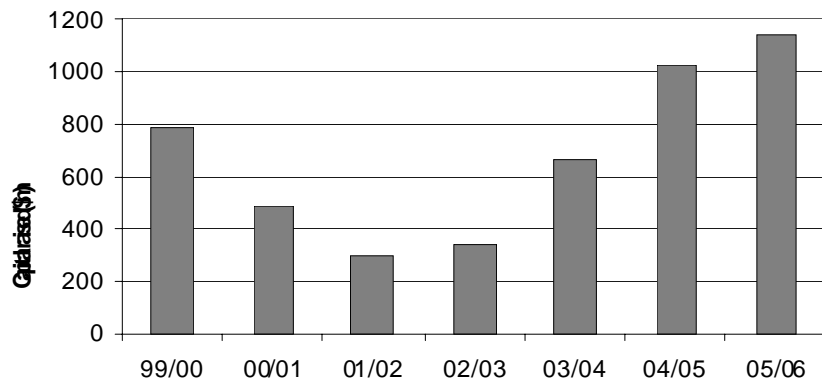

A history of Victorian permanent entitlement trade 1991-2005

Capital raised by MIS agribusiness 1999/2000 to 2005/06

A history of Sunraysia permanent entitlement purchase 1993-2005

Employment generated per GL of irrigation water by agricultural industry

Irrigation Kuznets Curve Governance and Dynamics of Irrigation Development A Global Cross-Country Analysis from 1972 to 1991

Madhusudan Bhattarai