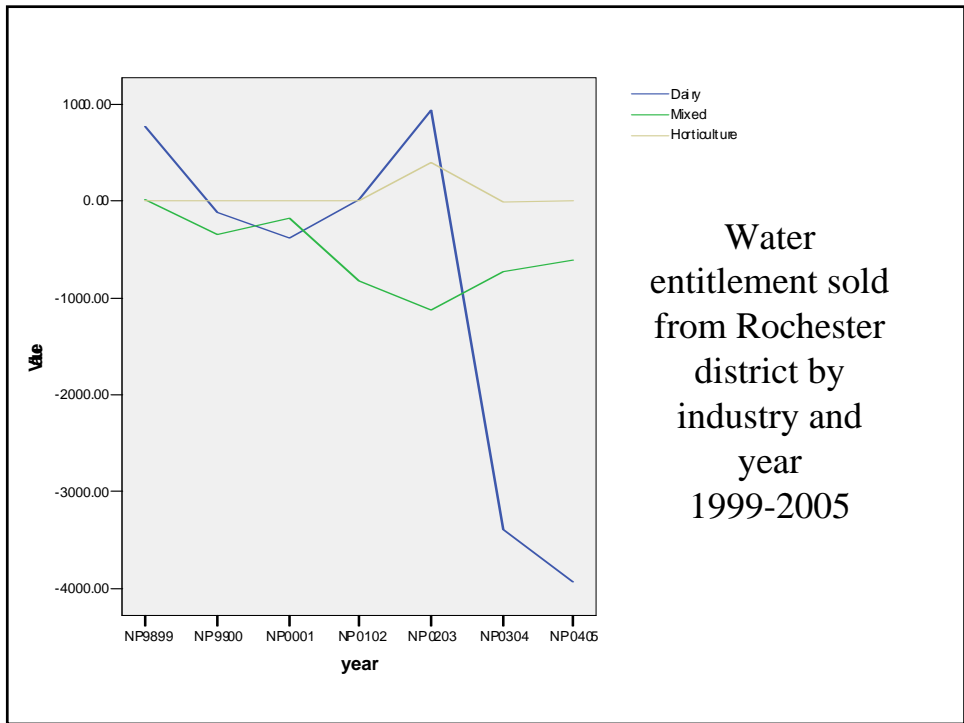

A history of Victorian permanent entitlement trade 1991-2005

Capital raised by MIS agribusiness 1999/2000 to 2005/06

A history of Sunraysia permanent entitlement purchase 1993-2005

Employment generated per GL of irrigation water by agricultural industry

Irrigation Kuznets Curve Governance and Dynamics of Irrigation Development A Global Cross-Country Analysis from 1972 to 1991

Madhusudan Bhattarai